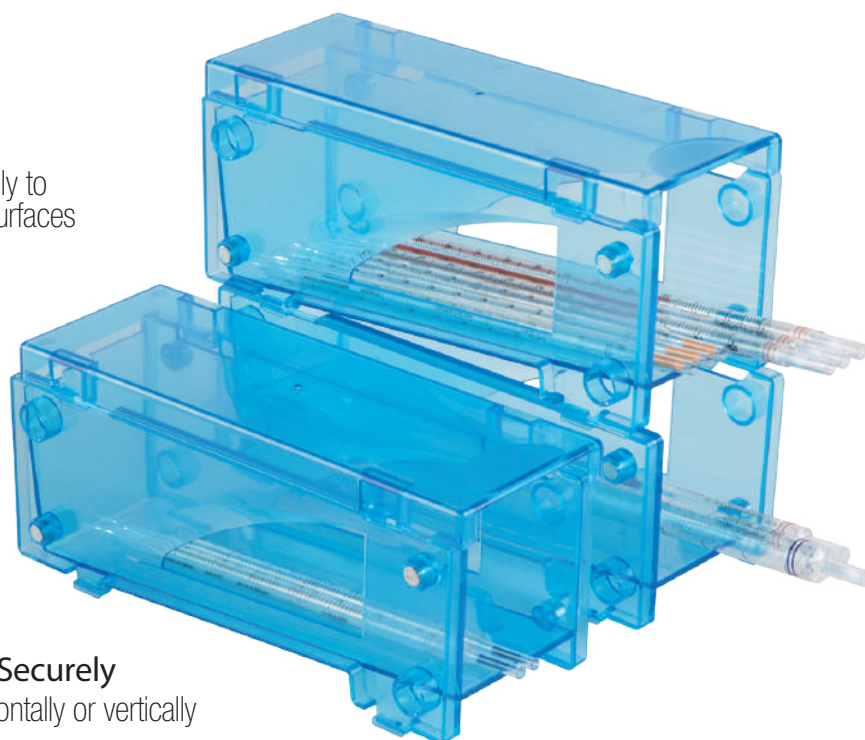

Cargo Pipette Rack

Meets the need of any lab

Racks securely lock together horizontally or vertically to desired configuration or can be used individually

Can be used on top of benchtop or conveniently hung on any metallic surface with strong magnets that are designed into the racks

- Angled shelves store 0.1 to 50 mL pipettes
- Protective lid encloses the unit to prevent dust build-up and provides additional shelf space

Magnets
connect securely to
most metallic surfaces

Units Lock Securely
together horizontally or vertically

Pack of 3

Item No.	Color	L x W x H <i>in</i>	L x W x H <i>cm</i>
HS20615M	Blue ■	11.9 x 3.9 x 5	30.1 x 10 x 12.8

CORPORATE OFFICE
GENAXY SCIENTIFIC PVT. LTD

155-156, C-Block, Community Centre, Plot 32 to 57. Behind Janak Cinema, Janak Puri, New Delhi – 110058
Ph: +91-11-4761 9999(100 Lines) Web: www.genaxy.com E-Mail: technical@genaxy.com